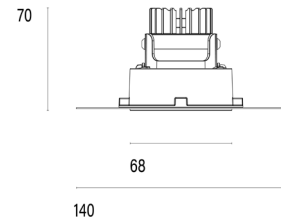

101 06 002302.021

Model

Name	Mono 060 Trimless Type 3
Finish	Structured Black
Area	Indoor

System

Power (Luminaire)	6.8W
Power (System)	8W
Voltage	240V-AC
Optics	Rotationally Symmetrical Direct 60°
Colour Temperature	2700°K
Luminous Flux	624lm
TM30	Rf95 Rg103
CRI	Ra98
Lumen Maintenance	L90 B10 50000hrs
Chromacity	<3 McAdam Step Ellipse
Articulation	Fixed
Cut-Out	Round 85mm x 100mm Depth
Ingress Protection	IP44
Control Device	Remote Fixed Output (Included)
Class	III